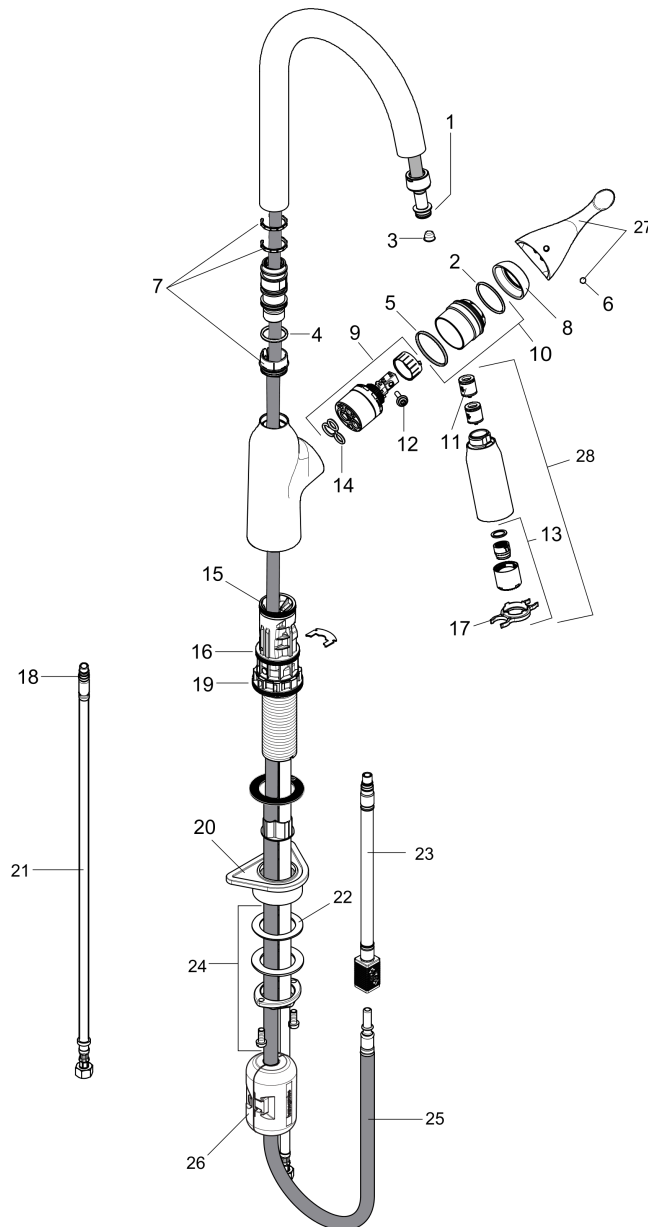

Allegro N
Prep Kitchen Faucet, 2-Spray Pull-Down, 1.75 GPM
 Surface: **steel optic** Part no. : **71844801**

Description

Features

- Swivel range 360°
- Laminar spray, needle spray
- Toggle spray diverter
- MagFit magnetic sprayhead docking
- Deck mounted
- Flow: 1.75 GPM (6.6 L/Min)
- Ceramic cartridge
- 3/8" hoses
- Integrated double backflow prevention

Item details

List Price \$ 778.00

Technology

Compliance

Product image

Scale drawing

Allegro N
Prep Kitchen Faucet, 2-Spray Pull-Down, 1.75 GPM
 Surface: **steel optic** Part no. : **71844801**

Exploded drawing

Year of production: >10/20

Allegro N
Prep Kitchen Faucet, 2-Spray Pull-Down, 1.75 GPM
 Surface: **steel optic** Part no. : **71844801**

Spare parts list

Year of production: >10/20

Pos.	Description	Part no.	Price	PU
1	O-ring 11x2	98127000	-	1
2	O-Ring 32x2	98193000	-	1
3	filter	97735000	-	1
4	O-ring 21x2,5	98211000	-	1
5	O-ring 36x2	98156000	-	1
6	screw cover	96338000	-	1
7	set of lever collars	98365000	-	1
8	flange	97406800	-	1
9	cartridge, assy	92730000	-	1
10	nut	93346000	-	1
11	non return valve	93218000	-	1
12	locking screw for handle	95140000	-	1
13	spray former	93342000	-	1
14	seal	95008000	-	1
15	O-ring 30x1,5	98433000	-	1
16	O-ring 38x2	98396000	-	1
17	service tool	95910000	-	1
18	O-ring 6,6x1,6	93019000	-	1
19	O-ring 44x2,5	98162000	-	1
20	support	97523000	-	1
21	connection hose 35½" M8x0,75 3/8"	96316001	-	1
22	lever collar	97548000	-	1
23	connection hose 600 mm M10x1	95561000	-	1
24	fixing set (special)	93253000	-	1
25	hose 1,50 m	88624000	-	1
26	weight	98551000	-	1
27	handle	93496800	-	1