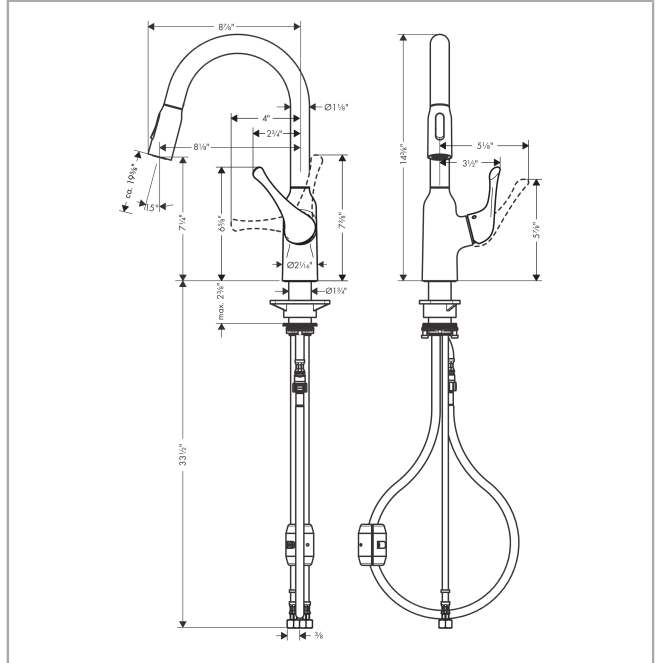

Allegro N
Prep Kitchen Faucet, 2-Spray Pull-Down, 1.75 GPM
 Surface: **steel optic** Part no. : **71844801**

Description

Features

- Swivel range 360°
- Laminar spray, needle spray
- Toggle spray diverter
- MagFit magnetic sprayhead docking
- Deck mounted
- Flow: 1.75 GPM (6.6 L/Min)
- Ceramic cartridge
- 3/8" hoses
- Integrated double backflow prevention

Item details

List Price \$ 778.00

Technology

Compliance

Product image

Scale drawing

Allegro N
Prep Kitchen Faucet, 2-Spray Pull-Down, 1.75 GPM
 Surface: **steel optic** Part no. : **71844801**

Exploded drawing

Year of production: >10/20

Allegro N
Prep Kitchen Faucet, 2-Spray Pull-Down, 1.75 GPM
 Surface: **steel optic** Part no. : **71844801**

Spare parts list

Year of production: >10/20

Pos.	Description	Part no.	Price	PU
1	O-ring 11x2	98127000	-	1
2	O-Ring 32x2	98193000	-	1
3	filter	97735000	-	1
4	O-ring 21x2,5	98211000	-	1
5	O-ring 36x2	98156000	-	1
6	screw cover	96338000	-	1
7	set of lever collars	98365000	-	1
8	flange	97406800	-	1
9	cartridge, assy	92730000	-	1
10	nut	93346000	-	1
11	non return valve	93218000	-	1
12	locking screw for handle	95140000	-	1
13	spray former	93342000	-	1
14	seal	95008000	-	1
15	O-ring 30x1,5	98433000	-	1
16	O-ring 38x2	98396000	-	1
17	service tool	95910000	-	1
18	O-ring 6,6x1,6	93019000	-	1
19	O-ring 44x2,5	98162000	-	1
20	support	97523000	-	1
21	connection hose 35½" M8x0,75 3/8"	96316001	-	1
22	lever collar	97548000	-	1
23	connection hose 600 mm M10x1	95561000	-	1
24	fixing set (special)	93253000	-	1
25	hose 1,50 m	88624000	-	1
26	weight	98551000	-	1
27	handle	93496800	-	1